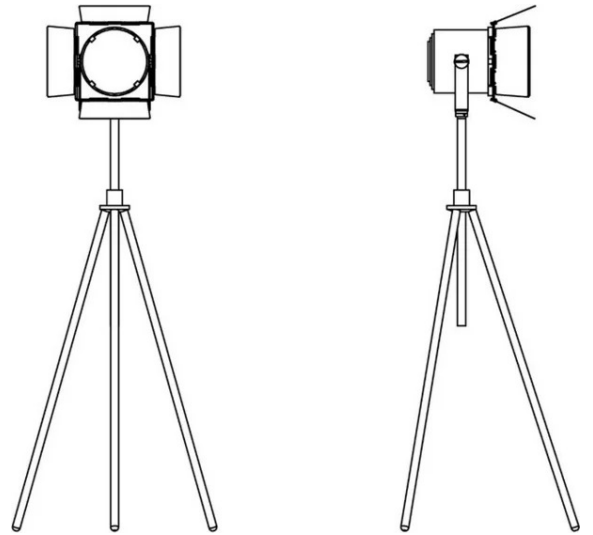

# Faretto Spottò

Emiliana Martinelli

Studio Foa

colors

Typology Floor  
Utilisation Indoor

29 W 2010 lm

direct light

Standing lamp, with tripod support in metal, with adjustable height. Swivel reflector direct/indirect light in painted aluminium with swivel wiring wings. LED light source integrated. Complete with electronic driver.

Family	Faretto Spottò
Typology	Floor
Utilisation	Indoor

**Dimensions**

Height	170/240 cm
Profondità	27/43 cm
Diameter	24 cm
Power supply cable length	250 cm
Weight	12.1 Kg

**Materials**

Power unit	Included	Watt	29 W
Mounting Power Supply	Internal	Lumen	2010 lm
Power supply	Electronic power supply	CRI	>80
Dimming	Remote control	Duration	50000 h